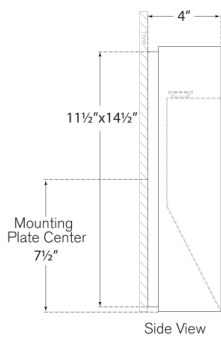

TRIBUTE MEDIUM SCONCE

KW2762-BZ

MATERIALS SHOWN

BRONZE

AVAILABLE IN

BRONZE

DIMENSIONS

HEIGHT: 15"

WIDTH: 12"

EXTENSION: 4"

BACKPLATE: 11.5" X 14.5"
RECTANGLE

SOCKET

DEDICATED L.E.D.

WATTAGE

12W (1000LM)