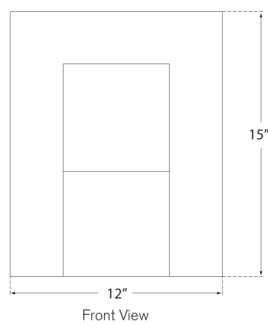

TRIBUTE MEDIUM SCONCE

KW2762-BZ

MATERIALS SHOWN

BRONZE

AVAILABLE IN

BRONZE

DIMENSIONS

HEIGHT: 15"

WIDTH: 12"

EXTENSION: 4"

BACKPLATE: 11.5" X 14.5"
RECTANGLE

SOCKET

DEDICATED L.E.D.

WATTAGE

12W (1000LM)